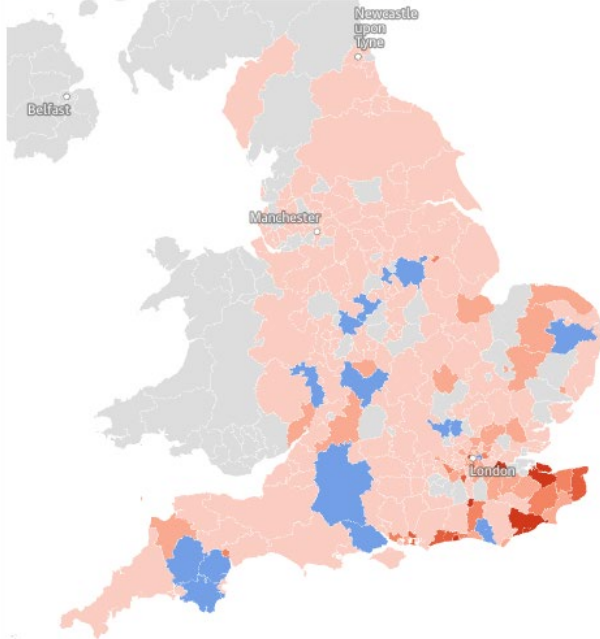

Where are we now?

Council budgets are strained by temporary accommodation costs

Net temporary accommodation spending as a proportion of core spending power 2023/24

■ Surplus ■ 0.1% to 5% ■ 5 to 10% ■ 10 to 15% ■ 15 to 20% ■ 20% and above

Figure 1: Number of planning applications received, decided and granted (thousands)