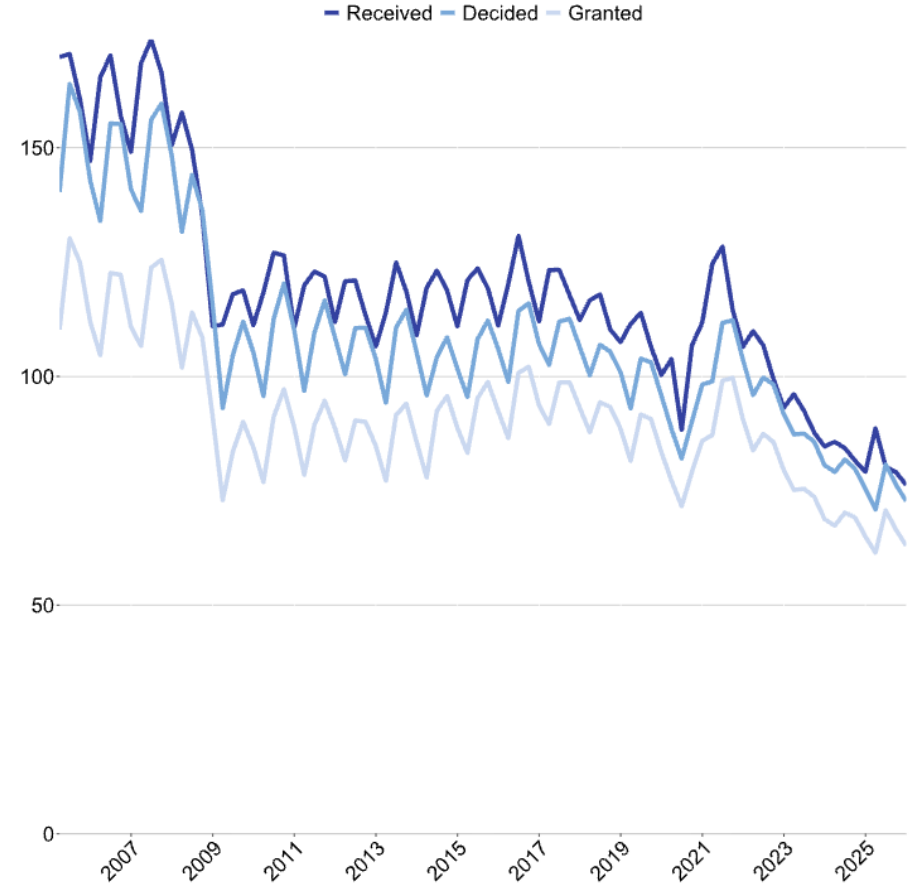

England, quarter ending June 2005 to quarter ending December 2025